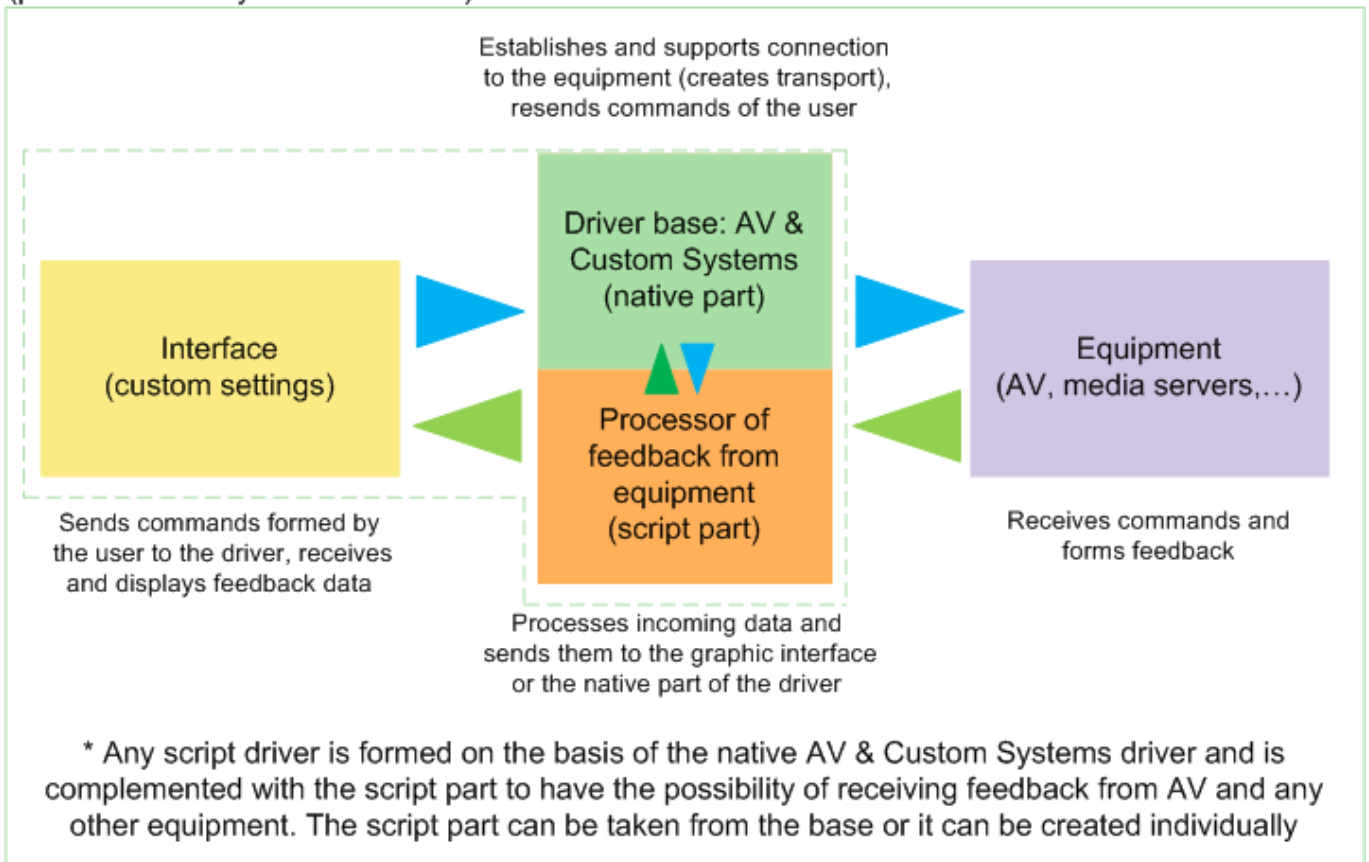

- [File](#)
- [File history](#)
- [File usage](#)

Operation of iRidium Script Driver on the Basis of AV & Custom Systems with Equipment:
(provides two-way communication):

No higher resolution available.


File history

Click on a date/time to view the file as it appeared at that time.

Date/Time	Thumbnail	Dimensions	User	Comment
current 17:47, 19 November 2012		720 × 496 (44 KB)	Fruxxx (Talk contribs)	